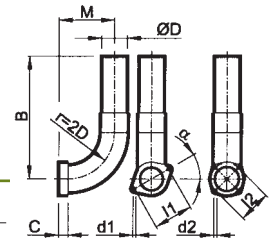

Clapets anti-retour /
Check valves /
Rückschlagventile

Ref. / Art.-Nr.	Type Model	DN
	Typ	NG
JIP103112	IP 103 112	1"1/2
JIP1032	IP 103 2	2"